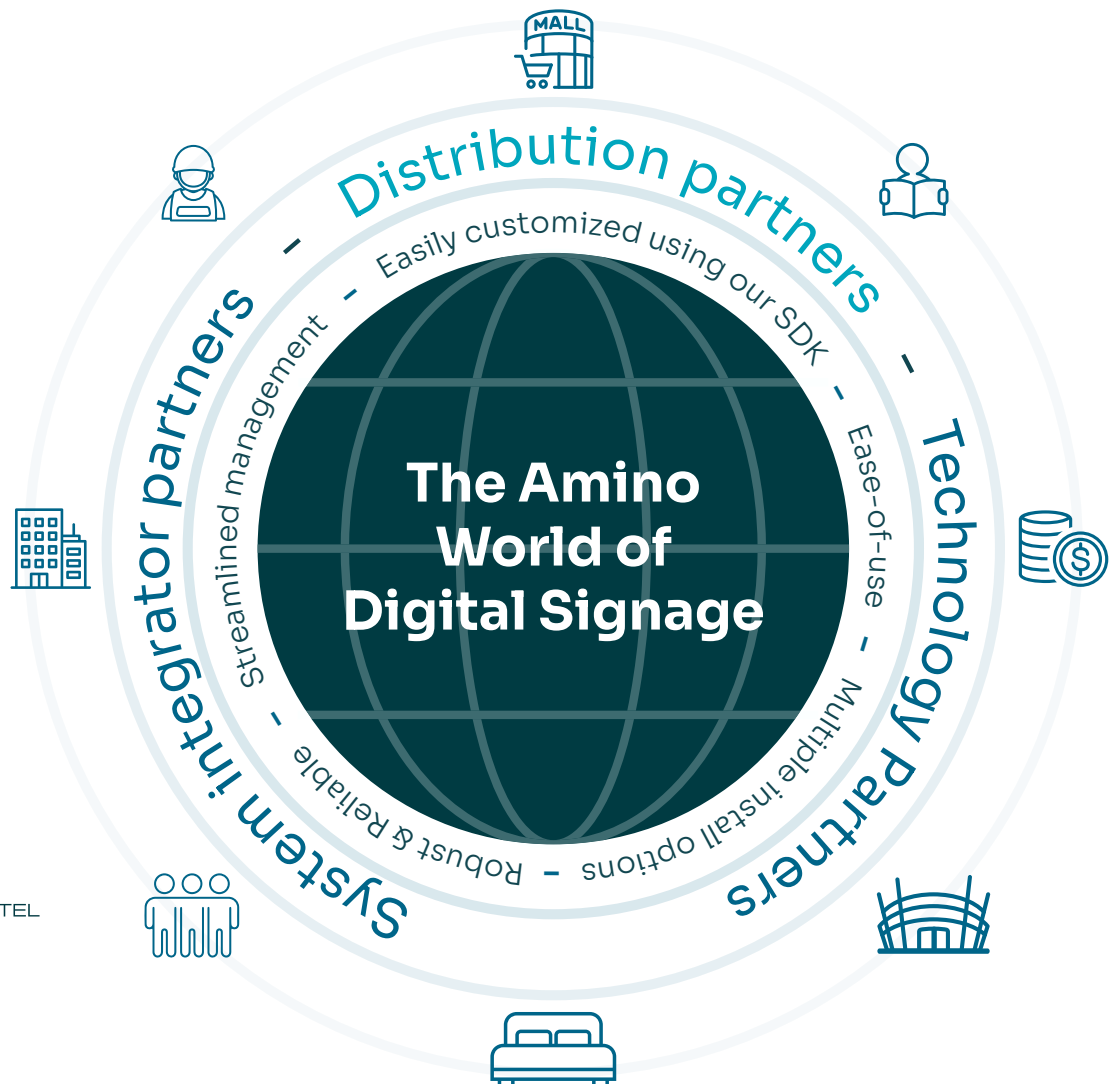

End-To-End Value

Amino's Digital Signage solutions fulfill expectations for reliable technology with incremental value simplifying deployment, set-up, use, customization and ongoing management.

1. Install

- Self-install wizard
- Reduce deployment time

2. Deliver

- Static images, 4K audio/video, live channels
- Portrait & landscape display
- Playlists & scheduled content

3. Customize

- SDK supporting native & browser based applications
- Customizable UX
- Easily integrate with 3rd party applications

4. Manage Content

- Built-in zapper
- Configure live channels
- Create playlists
- Schedule content

5. Manage Devices

- Cloud based control
- View deployed devices
- Remotely identify & diagnose issue
- Real-time or scheduled updates to firmware, apps or channel line-ups

A Powerful Ecosystem

Delivering video solutions to the enterprise market requires strategic partnerships.

Our platform and SDK are easily integrated with a partners' go-to-market solutions, giving them the flexibility and dependability required for a wide range of deployment scenarios.

Distribution partners