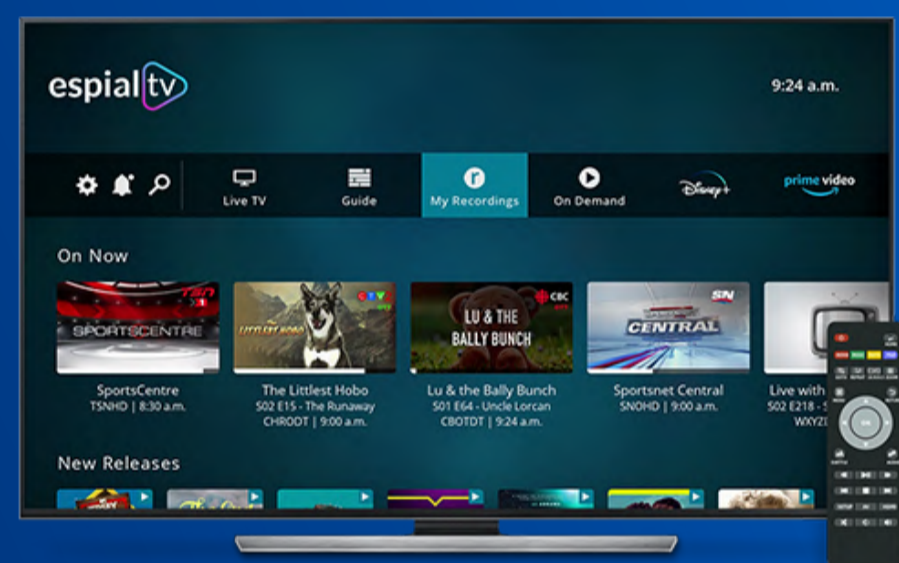

For more info visit:
www.enghousenetworks.com/espialtv/

Our Success Stories

Whether you're launching a new service or transitioning from legacy systems to a more dynamic, user-friendly streaming platform, our solution has a proven track record of revolutionizing IPTV services. Like these satisfied operators, discover how our innovative approach can transform your offerings, elevating the user experience and operational efficiency to new heights.

Amino and Enghouse Networks are trusted by

For more information about our Operator Tier solution or to request a demo, please contact:

Amino Communications

✉ sales@amino.tv

🌐 www.amino.tv

Enghouse Networks

✉ infoEN@enghouse.com

🌐 www.enghousenetworks.com

Want to know more?

Scan me or visit

www.amino.tv/amigo-espial