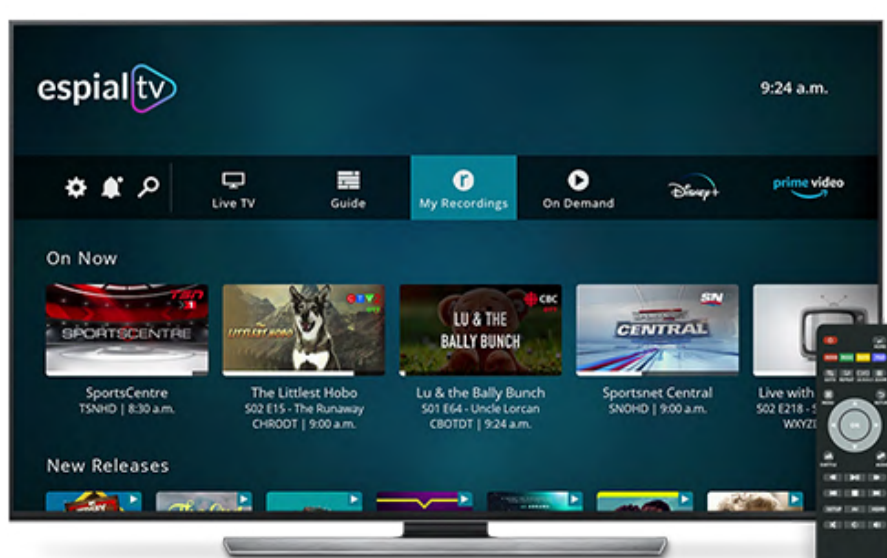

Integrated Offering

Our integrated offering includes the EspialTV SaaS video platform with compelling UX, seamlessly combined with the advanced Amino Amigo 7 series Set-Top Boxes (STB) and fully manageable with Amino's Engage service management solution. This comprehensive package ensures an easy-to-manage, feature-rich IPTV experience with superior customer satisfaction, enhanced by auto-launch and auto sign-in, with a fully immersive Operator Tier App. The Amino Amigo 7 Series Set-Top Boxes (STB) provide proven performance and unmatched reliability, making them the perfect complement to the EspialTV SaaS video platform.

Key Benefits of Our Collaboration

Seamless Integration

The combination of Amino's advanced hardware and EspialTV's robust software creates a seamless and efficient IPTV solution.

Future-Proof Technology

Our joint offering ensures that your IPTV service remains cutting-edge, adaptable to new technologies and evolving market demands.

Enhanced User Experience

By integrating the best of both platforms, we deliver a superior user experience with advanced features and ease of use.

Scalable Solutions

Whether you are a small operator or a large enterprise, our solutions scale to meet your needs, offering flexibility and growth potential.